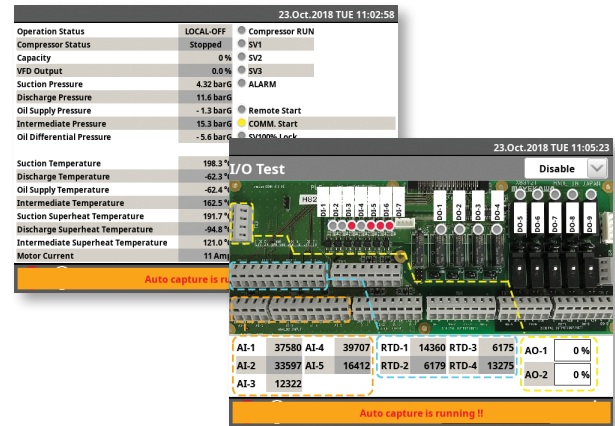

# MyCore

**MAYEKAWA**  
**MYCOM**

Control Panel

Reciprocating Compressors

**MyCore RC-100**  
**Control Panel**

<https://americas.mayekawa.com/mna>

# MyCore RC-100 Control Panel

Controller for MYCOM reciprocating & mini-screw compressors

MyCore RC-100 is the next generation controller for MYCOM reciprocating and min-screw compressors replacing the MYPRO CP1A and MYPRO iP. It has controlling capabilities for MYCOM M, WA/WB, WBHE, HK, L, and K reciprocating compressor models as well as MYCOM MHS 1290/1410 and the i mini-screw compressor models.

## STANDARD FEATURES

- 5.7" resistance film type touch screen
- Multiple languages
- USB connection for import and export settings, data logging and screen captures
- Modbus RTU over RS485 network, to provide remote control of panel
- Modbus TCP/IP over Ethernet network, to provide remote control of panel
- Automatic capacity control by suction pressure sensor

- Manual operation of capacity control, and any PID controllers
- Self-diagnosis of sensor malfunctions
- User event function to manage changes of setting values, and operation logs
- Equipped with VNC server, to provide remote viewing capabilities.