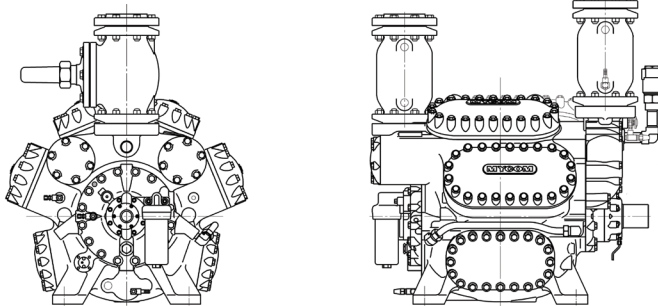

M

Series Air Cooled

M-Series Air Cooled Type

A new air cooled ammonia compressor in our M-series product line

NEW DESIGN, HIGH PERFORMANCE

This newly designed compressor minimizes internal heating of the intake gas resulting in the highest level of performance in our product range.

IMPROVED OVERHAUL INTERVALS

The Air Cooled M-Series incorporates a new valve design with improved durability and dramatically extended overhaul intervals.

NO OIL COOLER

No oil cooler; therefore, no refrigerant or water is required for cooling.

WIDE RANGE OF PRESSURE CONDITIONS

The components are designed for high pressure applications and a wide range of operating conditions. The Air Cooled M-Series can be used in demanding applications such as high pressure system heat pumps.

EASY MAINTENANCE

Hydraulic lines for the capacity control are incorporated into the casing design, allowing simplified package designs as well as easy replacement of consumable components.

DIMENSIONS & SPECIFICATIONS

Dimensions are for reference only. Please contact MYCOM for more detailed drawings.

Weight : kg [lbs], Length : mm [inch]

MODELS	WEIGHT	W	L	H
2M	675 [1,488]	715 [28]	1,070 [42]	890 [35]
4M	1,080 [2,380]	995 [39]	1,150 [45]	890 [35]
6M	1,310 [2,888]	1,065 [42]	1,165 [46]	920 [36]
8M	1,535 [3,384]	1,085 [43]	1,205 [47]	910 [36]

		2M	4M	6M	8M
Refrigerant		Ammonia			
Compressor type		Reciprocating, Open Type			
Number of cylinders		2	4	6	8
Bore	mm [inch]	146 [5.75]			
Stroke	mm [inch]	106 [4.17]			
Displacement^{*1}	m³/h [cfm]	207 [122]	413 [243]	620 [365]	826 [486]
Speed with Ammonia	rpm	600 - 1,200^{*2}		660 - 1,200^{*2}	
Drive method		Direct drive / V-belt			
Capacity control	%	100 / 50	100 / 50	100 / 66 / 33	100 / 75 / 50 / 25

*1. Displacement @ 970rpm

MAYEKAWA USA, INC.
<https://americas.mayekawa.com/mna>

Tel: +1 (832) 975-0975
24 Hr Service: +1 (800) 836-9266
Email: info@mayekawausa.com

MAYEKAWA CANADA, INC.
<https://americas.mayekawa.com/mna>

Vancouver: +1 (604) 270-1544
Calgary: +1 (403) 250-1554
Toronto: +1 (905) 564-0664